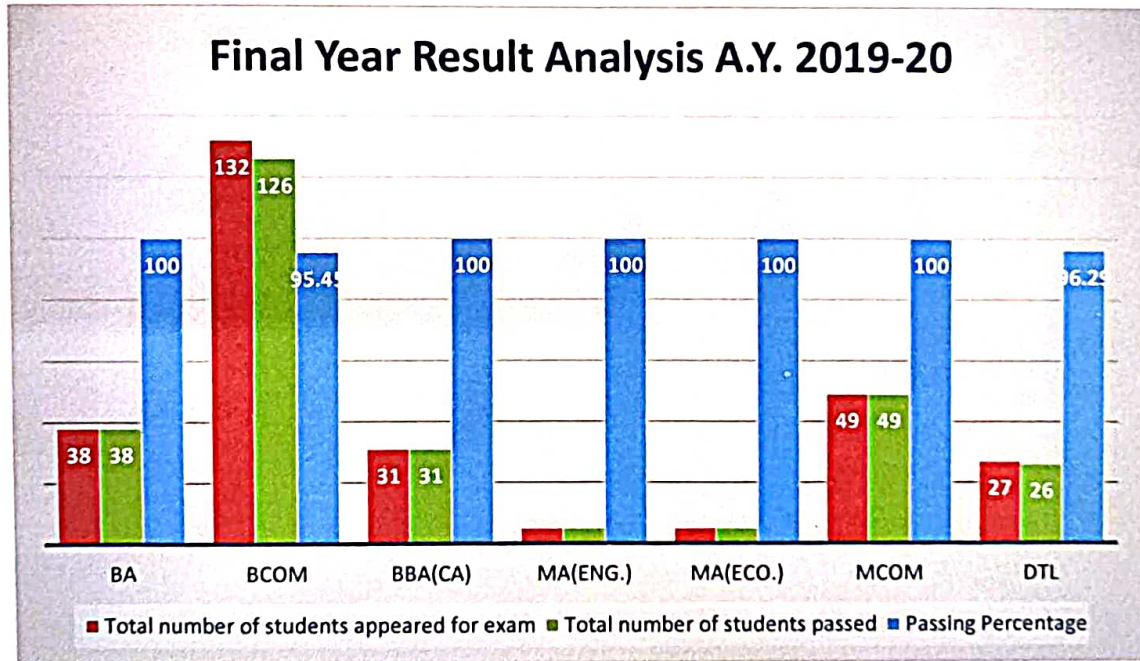

Shri Gajanan Maharaj Shikshan Prasarak Mandal's
Sharadchandra Pawar Arts & Commerce College

Vishal Tambe
President & Corporator, PMC

Late Vilasrao Tambe
Founder

Vaibhav Tambe
Hon. Secretary

Outward No.:

Date:

Final Year Result Analysis A.Y. 2019-20

	BA	BCOM	BBACA	MA (ENG)	MA (ECO)	MCOM	DTL
Total number of students appeared for exam	38	132	31	5	5	49	27
Total number of students absent	0	0	0	0	0	0	0
Total number of students Fail	0	6	0	0	0	0	1
Total number of students passed	38	126	31	5	5	49	26
Passing Percentage	100	95.45	100	100	100	100	96.29

Graphical Presentation

CEO.O.
Sharadchandra Pawar Arts & Commerce College,
Alandi (Devachi), Pune

Principal
Sharadchandra Pawar Arts & Commerce College
Dudulgaon (Alandi), Pune

College Off.: Gat. No. 76,
Dudulgaon, (Alandi), Dist. Pune 412105
☎ : 020 - 20280149

Web : www.spacc.in
Email :
spacc.dudulgaon@gmail.com

Corp. Off.: S.No. 29, Plot No. 35, Vrundavan Apt.,
Chaitanya Nagar, Dhankawadi, Pune 411043
☎ 020- 32 91 45 05