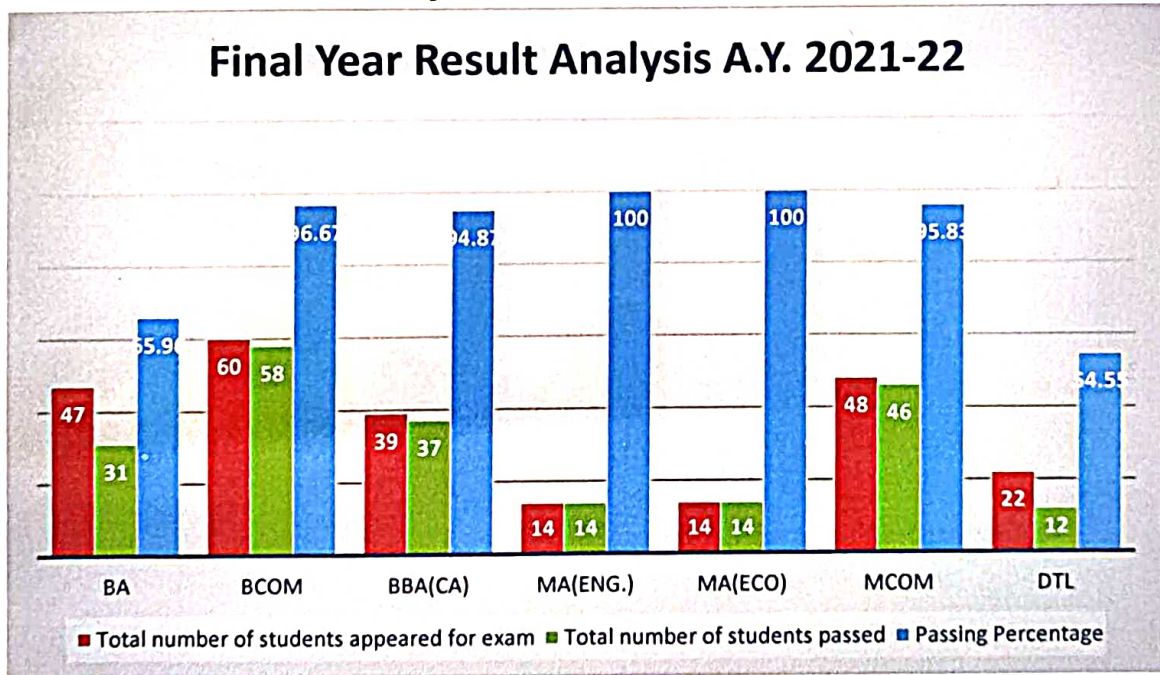

Shri Gajanan Maharaj Shikshan Prasarak Mandal's
Sharadchandra Pawar Arts & Commerce College

Vishal Tambe
President & Corporator, PMC

Late Vilasrao Tambe
Founder

Valbhav Tambe
Hon. Secretary

Outward No.:

Date:

Final Year Result Analysis A.Y. 2021-22

	BA	BCOM	BBACA	MA (ENG)	MA (ECO)	MCOM	DTL
Total number of students appeared for exam	47	60	39	14	14	48	22
Total number of students absent	19	28	1	0	0	5	2
Total number of students Fail	16	02	2	0	0	02	10
Total number of students passed	31	58	37	14	14	46	12
Passing Percentage	65.96	96.67	94.87	100.00	100.00	95.83	54.55

Graphical Presentation

CEO

Sharadchandra Pawar Arts & Commerce College,
Alandi (Devachi), Pune