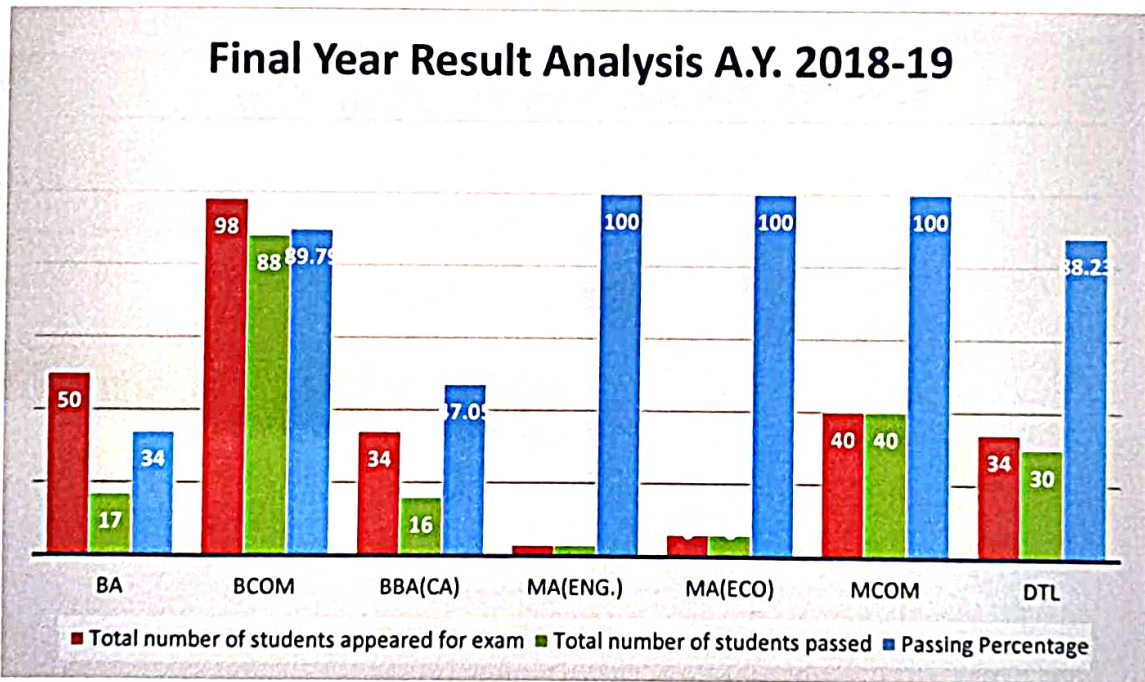

Shri Gajanan Maharaj Shikshan Prasarak Mandal's
Sharadchandra Pawar Arts & Commerce College

Vishal Tambe
President & Corporator, PMC

Late Vilasrao Tambe
Founder

Valbhav Tambe
Hon. Secretary

Outward No.:

Date:

Final Year Result Analysis A.Y. 2018-19

	BA	BCOM	BBACA	MA (ENG)	MA (ECO)	MCOM	DTL
Total number of students appeared for exam	50	98	34	3	6	40	34
Total number of students absent	11	20	2	0	0	0	4
Total number of students Fail	33	10	18	0	0	0	4
Total number of students passed	17	88	16	3	6	40	30
Passing Percentage	34	89.79	47.05	100	100	100	88.23

Graphical Presentation

CEO.

Sharadchandra Pawar Arts &
Commerce College,
Alandi (Devachi), Pune