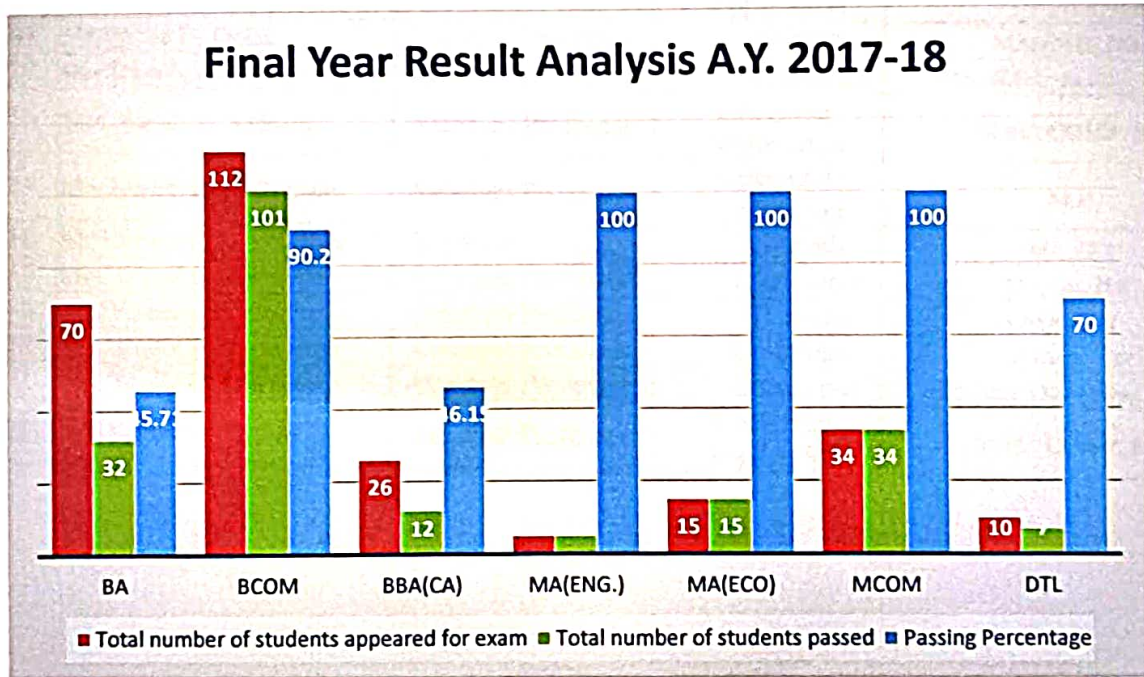

Shri Gajanan Maharaj Shikshan Prasarak Mandal's
Sharadchandra Pawar Arts & Commerce College

Vishal Tambe
President & Corporator, PMC

Late Vilasrao Tambe
Founder

Vaibhav Tambe
Hon. Secretary

Outward No.:

Date:

Final Year Result Analysis A.Y. 2017-18

	BA	BCOM	BBACA	MA (ENG)	MA (ECO)	MCOM	DTL
Total number of students appeared for exam	70	112	26	5	15	34	10
Total number of students absent	18	26	0	0	0	0	3
Total number of students Fail	38	11	14	0	0	0	3
Total number of students passed	32	101	12	5	15	34	7
Passing Percentage	45.71	90.2	46.15	100	100	100	70

Graphical Presentation

CEO.

Sharadchandra Pawar Arts &
Commerce College,
Alandi (Devachi), Pune