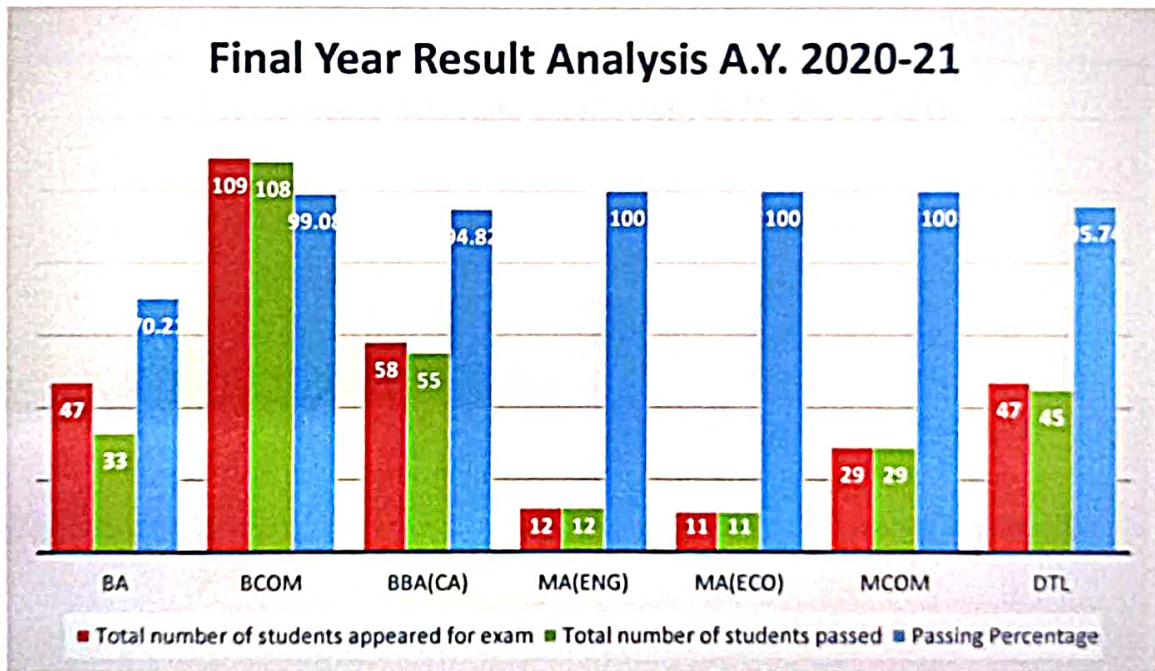

Shri Gajanan Maharaj Shikshan Prasarak Mandal's Sharadchandra Pawar Arts & Commerce College

Vishal Tambe
President & Corporator, PMC

Late Vilasrao Tambe
Founder

Vaibhav Tambe
Hon. Secretary

Outward No.:

Date:

Final Year Result Analysis A.Y. 2020-21

	BA	BCOM	BBACA	MA (ENG)	MA (ECO)	MCOM	DTL
Total number of students appeared for exam	47	109	58	12	11	29	47
Total number of students absent	14	0	4	0	0	5	3
Total number of students Fail	14	1	3	0	0	0	2
Total number of students passed	33	108	55	12	11	29	45
Passing Percentage	70.21	99.08	94.82	100.00	100.00	100.00	95.74

Graphical Presentation

GEO.

Sharadchandra Pawar Arts &
Commerce College,
Alandi (Devachi), Pune